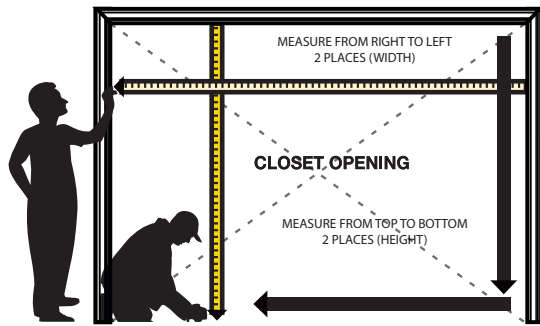

2400/01/02 Laminated Frame Sliding Doors

How To Measure Your Finished Opening

Parts List:

Top Roll - No Bottom Track