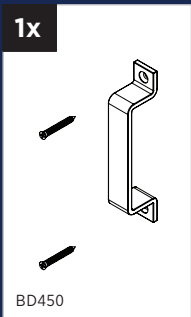

HARDWARE KIT CONTENTS

Barn Door

Bent Strap
(with Bolt, Washer
and Acorn Nut)

Long Track
Spacer

Track Mount Lag
Screws (Direct to
Stud)

Track Mount Lag
Bolts

Track Mount
Washer

Left End Stop

Allen Key

Right End Stop

Flip Toggle
Anchor

Bolt Support
Insert

Flat Track

Handle

Anti-Jump Block

Floor Door Guide

Barn Door Track Joiner Plugs

Carriage Anchor 1 1/4 inch (Option)

Wall Door Guide

Floor Door Guide

#inspiredbyrenin

1141 RYDER STREET
TUPELO, MS 38804

110 WALKER DRIVE
BRAMPTON, ON L6T 4H6

T. (800) 493-5263
F. (905) 791-7930