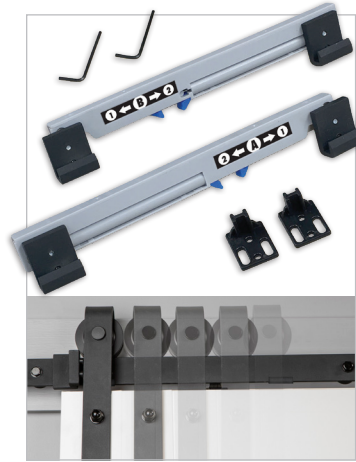

1 X - BARN DOOR 36" x 84" x 1-3/8"

CHOOSE AN ACCESSORY

**EASY CLIP™ SOFT CLOSE
HARDWARE**

BDR960-2040-MB

Provides Soft-Close and soft-open operation of the door.

**EASY LATCH HARDWARE
(Barn Door privacy locking mechanism)**

- Complete kit to create and hang a barn door includes Bent Strap, 78 3/4" track and a handle
- Ready to install with pre-drilled mounting holes and bottom dado groove guide
- Trackless door design keeps floor opening clear and hazard-free
- Durable and scratch resistant finish
- No priming, painting or staining required
- Ideal for openings 28" - 34" wide
- Cannot be cut, painted or stained