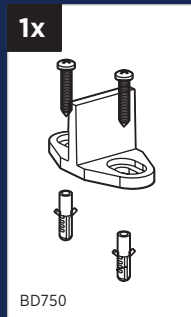

HARDWARE KIT CONTENTS

Barn Door

Bent Strap
(with Bolt, Washer
and Acorn Nut)

Long Track
Spacer

Track Mount Lag
Screws (Direct to
Stud)

Track Mount Lag
Bolts

Track Mount
Washer

Left End Stop

Allen Key

Right End Stop

Flip Toggle
Anchor

Bolt Support
Insert

Flat Track

Handle

Anti-Jump Block

Floor Door Guide

Barn Door Track Joiner Plugs

Carriage Anchor 1 1/4 inch (Option)

Wall Door Guide

Floor Door Guide

#inspiredbyrenin

1141 RYDER STREET
TUPELO, MS 38804

110 WALKER DRIVE
BRAMPTON, ON L6T 4H6

T. (800) 493-5263
F. (905) 791-7930