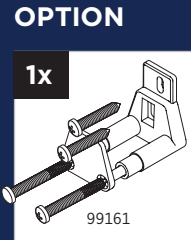

Wall Door Guide