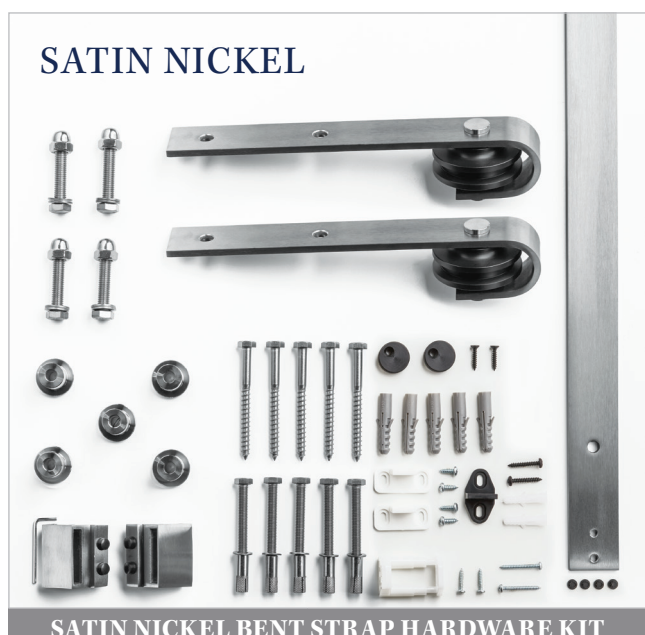

SATIN NICKEL BENT STRAP HARDWARE KIT	
Barn Door Kit	BD052W17DW1DWE36084
Barn Door Kit With Soft Close	BD052W62DW1DWE36084
Barn Door Kit With Privacy	BD052W66DW1DWE36084
Barn Door Kit W/Soft Close & Privacy	BD052W70DW1DWE36084