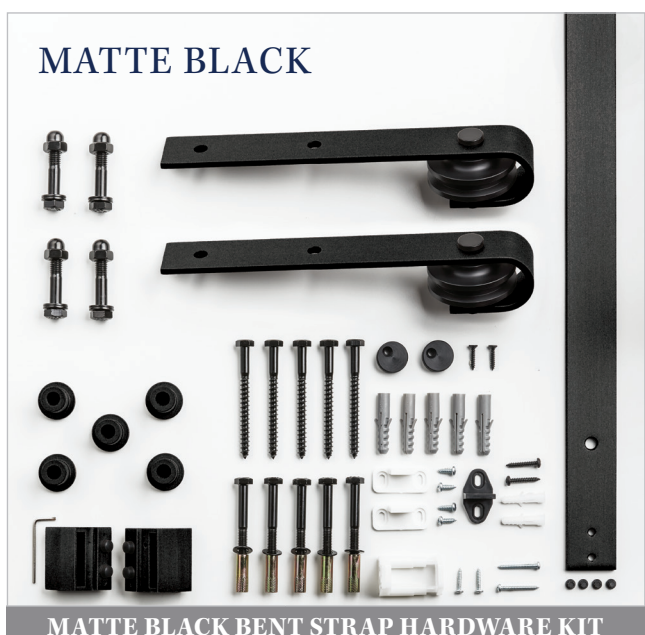

1 X - BARN DOOR 36" x 84" x 1-3/8"

CHOOSE AN ACCESSORY

**EASY CLIP™ SOFT CLOSE
HARDWARE**

BDR960-2040-MB

Provides Soft-Close and soft-open operation of the door.

**EASY LATCH HARDWARE
(Barn Door privacy locking mechanism)**

BDF8000-MB

Give you the privacy you need in your home without compromising style or function.

INCLUDES HANDLE

BD450-MB

BD450-SN

BD450-BB

BD450-CP

NEW Driftwood Barn Door Kit | BD052

- Complete kit to create and hang a barn door includes Bent Strap, 78 3/4" track and a handle
- Ready to install with pre-drilled mounting holes and bottom dado groove guide
- Trackless door design keeps floor opening clear and hazard-free
- Durable and scratch resistant finish
- No priming, painting or staining required
- Ideal for openings 28" - 34" wide
- Cannot be cut, painted or stained

CHOOSE YOUR KIT & COLOR

MATTE BLACK BENT STRAP HARDWARE KIT	
Barn Door Kit	BD052W01DW1DWE36084
Barn Door Kit With Soft Close	BD052W61DW1DWE36084
Barn Door Kit With Privacy	BD052W65DW1DWE36084
Barn Door Kit W/Soft Close & Privacy	BD052W69DW1DWE36084