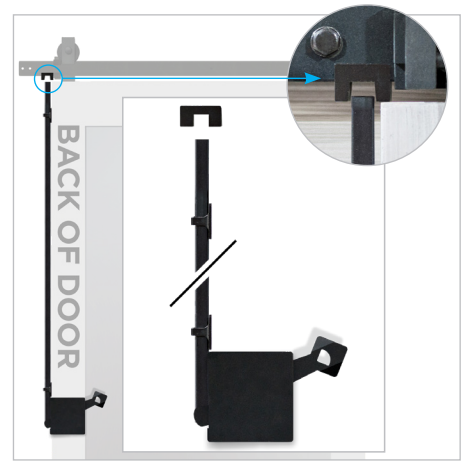

1 X - BARN DOOR 36" x 84" x 1-3/8"

CHOOSE AN ACCESSORY

**EASY CLIP™ SOFT CLOSE
HARDWARE**

BDR960-2040-MB

Provides Soft-Close and soft-open operation of the door.

**EASY LATCH HARDWARE
(Barn Door privacy locking mechanism)**

BDF8000-MB

Give you the privacy you need in your home without compromising style or function.

INCLUDES HANDLE

BD450-MB

BD450-SN

BD450-BB

BD450-CP

NEW Driftwood Barn Door Kit | BD052

- Complete kit to create and hang a barn door includes Bent Strap, 78 3/4" track and a handle
- Ready to install with pre-drilled mounting holes and bottom dado groove guide
- Trackless door design keeps floor opening clear and hazard-free
- Durable and scratch resistant finish
- No priming, painting or staining required
- Ideal for openings 28" - 34" wide
- Cannot be cut, painted or stained