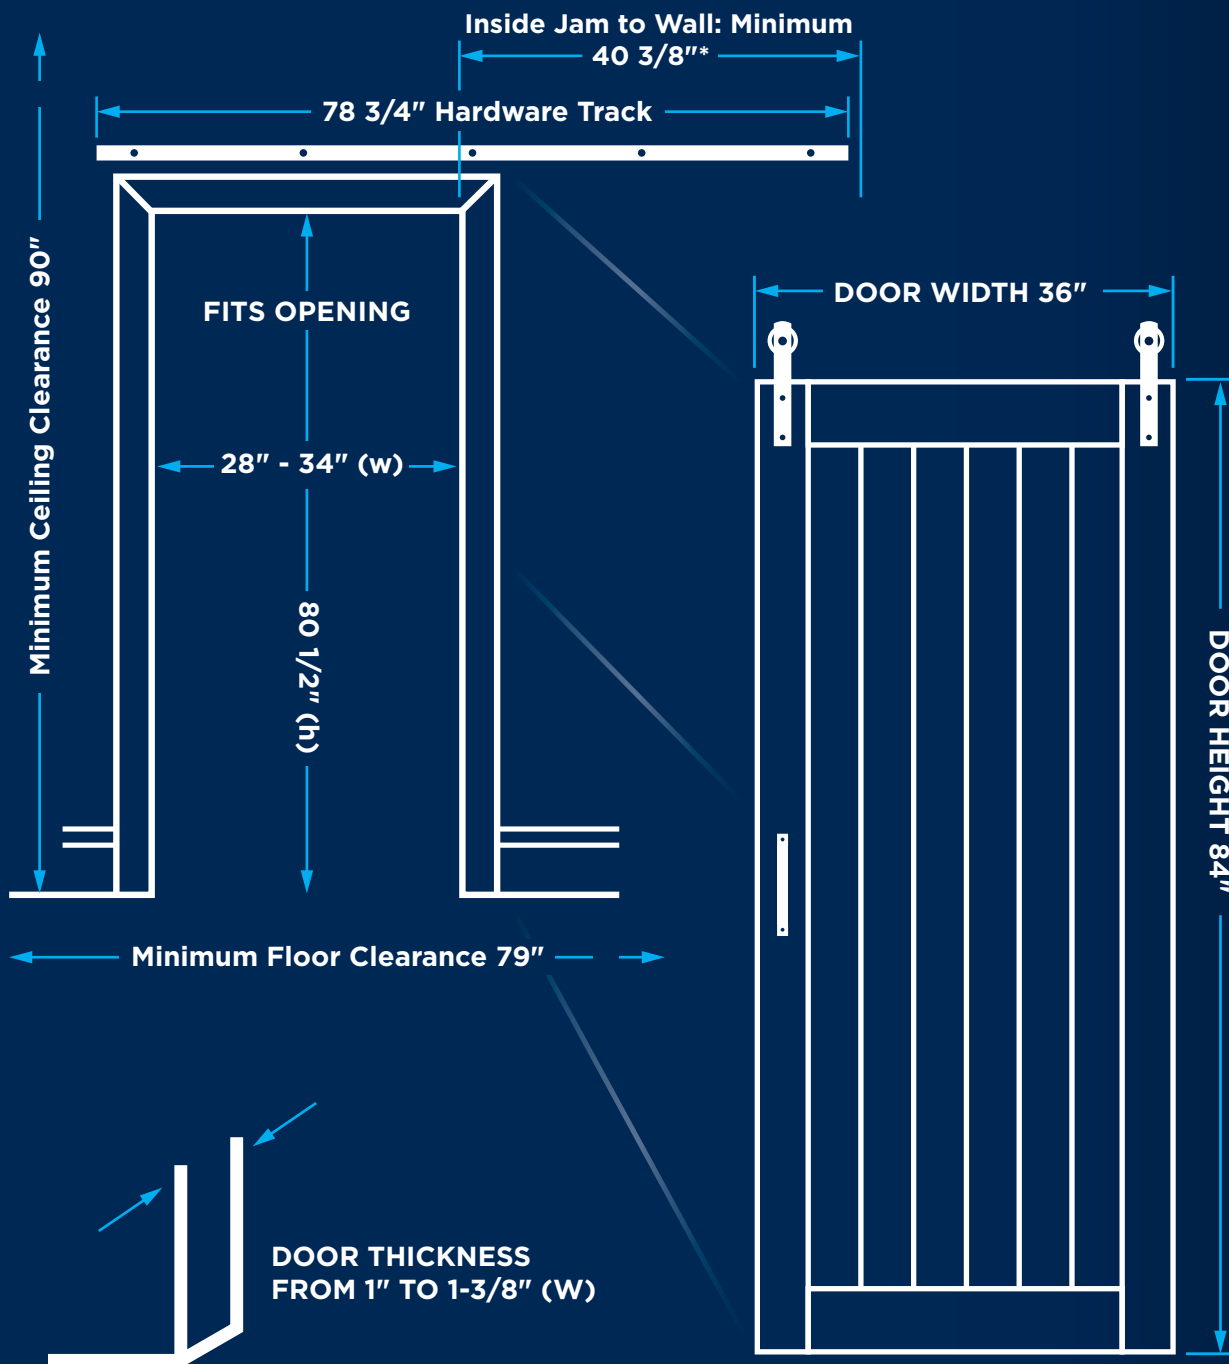

36"

BARN DOOR

Minimum Wall Space Required 79" (w) and 90" (h)

36" BARN DOOR KIT DIMENSIONS

* Space requirements could vary if the track length is shortened or track position changes from the recommended instructions