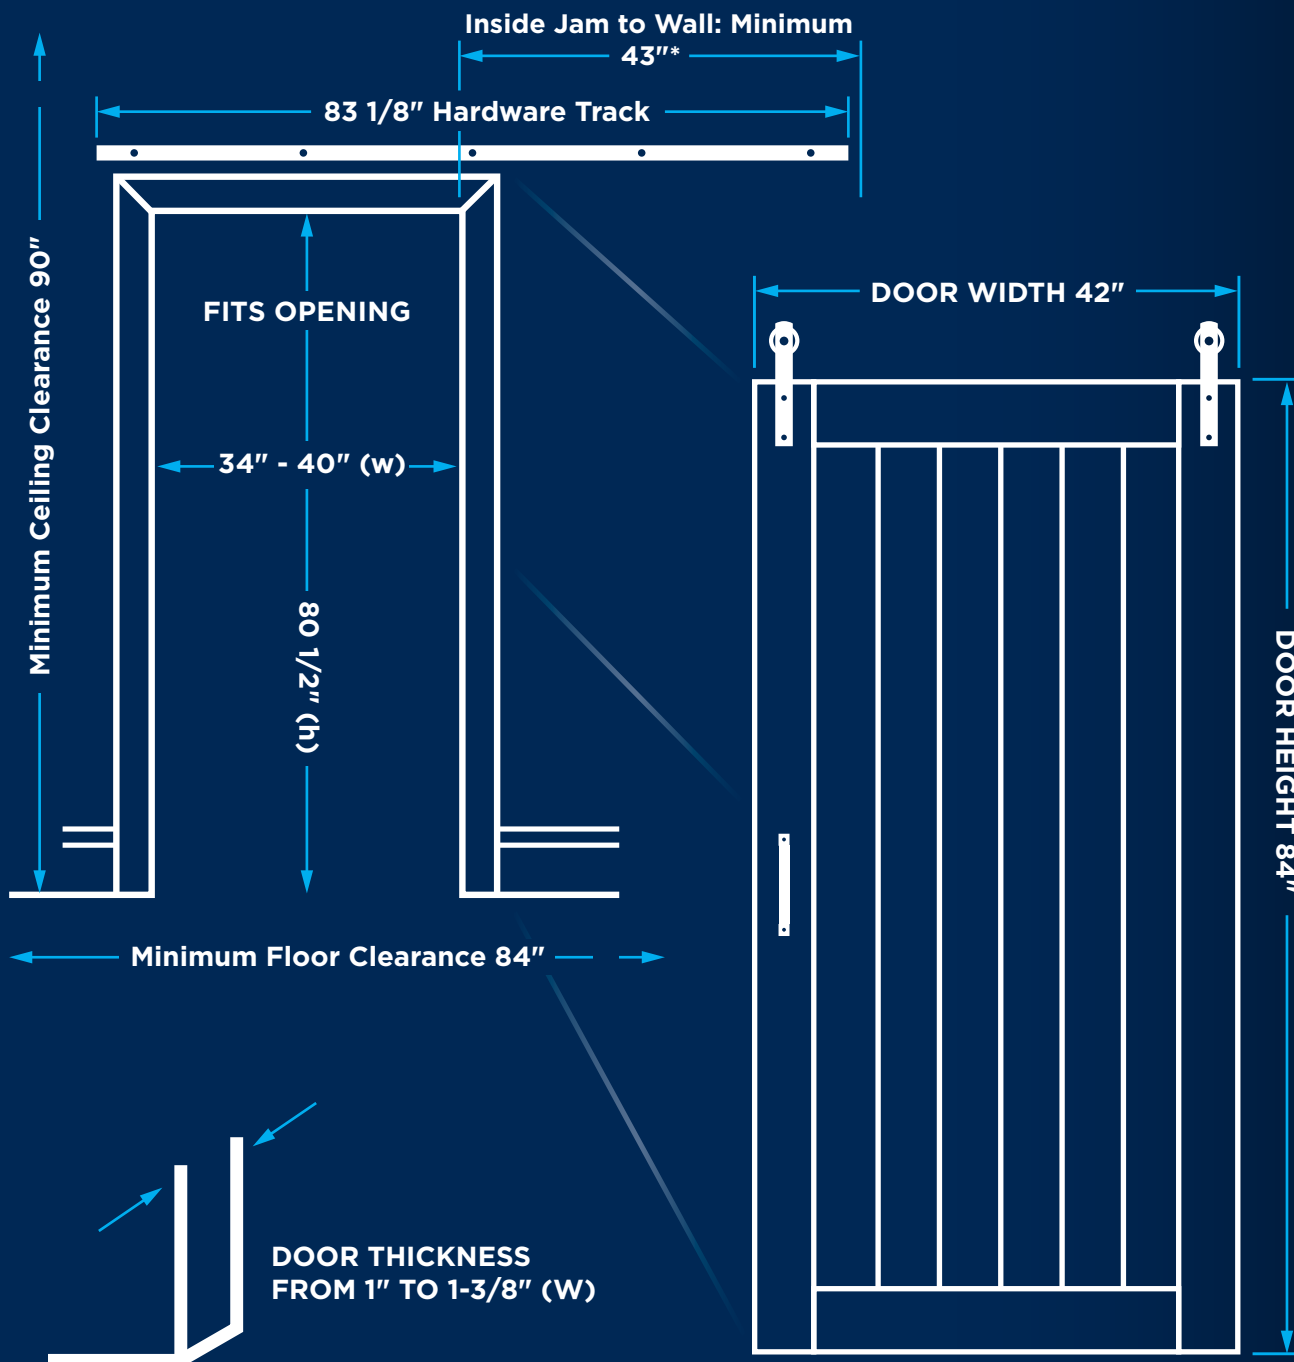

42"

BARN DOOR

Minimum Wall Space Required 84" (w) and 90" (h)

42" BARN DOOR KIT DIMENSIONS

* Space requirements could vary if the track length is shortened or track position changes from the recommended instructions