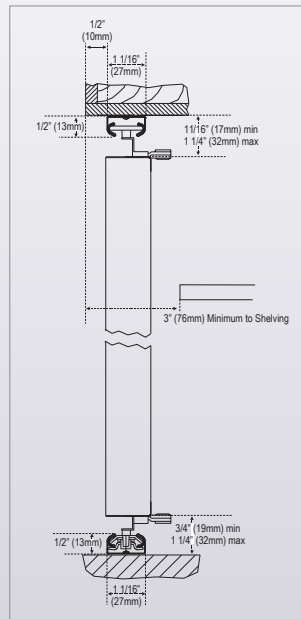

## Technical Specifications

### Model Name: Georgian

|                      |   |
|----------------------|---|
| Product Number       | BIO221BW18E   |
| Frame Finish / Color | Bright White  |
| Function             | Sliding Bifold                                      |
| Door Insert Type     | Pre-finished (Painted White)<br>Wood Grain Textured |
| Door Frame Type      | Steel   |
| Track Type           | Steel   |
| Product Grade        | Residential/Commercial                              |

### Standard Sizes

| Panels | Finished Openings |         | Actual Panel Size |         |
|--------|-------------------|---------|-------------------|---------|
|        | Width             | Height  | Width             | Height  |
| 2      | 23-3/4" - 24"     | 80-3/8" | 23-5/8"           | 78-5/8" |
|        | 29-3/4" - 30"     |         | 29-5/8"           |         |
|        | 35-3/4" - 36"     |         | 35-5/8"           |         |
| 4      | 47-3/4" - 48"     | 80-3/8" | 23-5/8"           | 78-5/8" |
|        | 59-3/4" - 60"     |         | 29-5/8"           |         |
|        | 71-3/4" - 72"     |         | 35-5/8"           |         |

## Product Numbers

|     |                   |
|-----|-------------------|
| 24" | BIO221BW18E024080 |
| 30" | BIO221BW18E030080 |
| 36" | BIO221BW18E036080 |
| 48" | BIO221BW18E048080 |
| 60" | BIO221BW18E060080 |
| 72" | BIO221BW18E072080 |