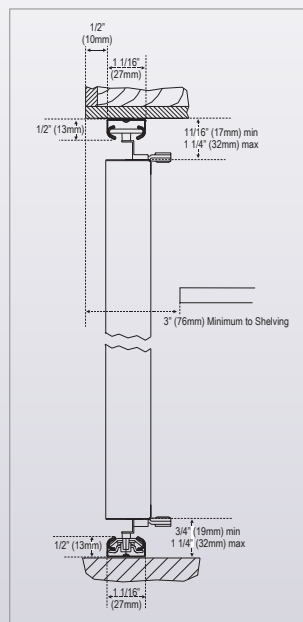

Technical Specifications

Model Name: Parsons

Product Number	BIO221BW10E
Frame Finish / Color	Framed Bright White
Function	Sliding Bifold
Door Insert Type	Pre-finished (Painted White) White-Wood Textured
Door Frame Type	Steel
Track Type	Steel
Product Grade	Residential/Commercial

Standard Sizes

Panels	Finished Openings		Actual Panel Size	
	Width	Height	Width	Height
2	23-3/4" - 24"	80-3/8"	23-5/8"	78-5/8"
	29-3/4" - 30"		29-5/8"	
	35-3/4" - 36"	80-7/8"	35-5/8"	
4	47-3/4" - 48"	80-3/8"	23-5/8"	78-5/8"
	59-3/4" - 60"		29-5/8"	
	71-3/4" - 72"	80-7/8"	35-5/8"	

Features & Benefits

- Offset pivot action creates an additional 4" for more complete access to your closet or space
- Increased adjustability for out-of-square door openings improves door appearance and operation
- Easy-Roll connector results in less friction on the track for smoother travel
- Low profile, direct floor-mounted and pre-drilled bottom track for quick installation—Makes cleaning a breeze
- Pre-finished (painted white) white-wood textured panel board inserts are easy to maintain and light-weight
- A metal pull attached to the inside frame stile between panels is used to operate the door

Cross-Section Layout of Installed Doors

Product Numbers

24"	BIO221BW10E024080
30"	BIO221BW10E030080
36"	BIO221BW10E036080
48"	BIO221BW10E048080
60"	BIO221BW10E060080
72"	BIO221BW10E072080

1141 RYDER STREET
TUPELO, MS 38804