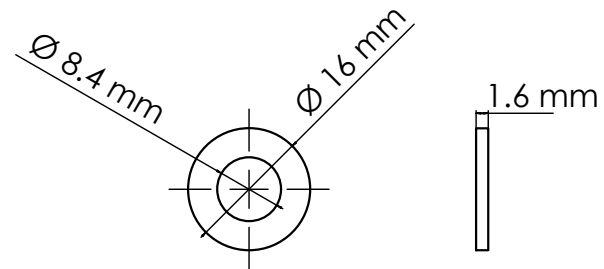

Washer

110 Walker Drive
Brampton, Ontario L6T 4H6
✉ info@renin.com
🌐 www.renin.com

PART NUMBER: BD136
PRODUCT NAME: Spectrum Barn Door Hardware Accessories

DESCRIPTION
Drywall Mounting Bolt with Anchor

SCALE: 1:25
DATE: OCT. 30 2020

SHEET No:

1 of 1