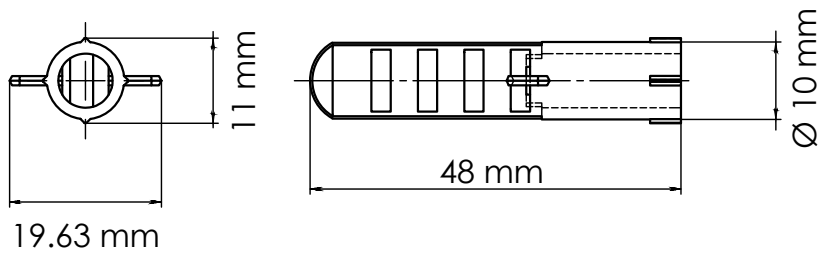

Bolt

Anchor

Washer

110 Walker Drive
Brampton, Ontario L6T 4H6
✉ info@renin.com
🌐 www.renin.com

PART NUMBER: BD136
PRODUCT NAME: Spectrum Barn Door Hardware Accessories

DESCRIPTION
Drywall Mounting Bolt with Anchor

SCALE: 1:25
DATE: OCT. 30 2020

SHEET No:

1 of 1