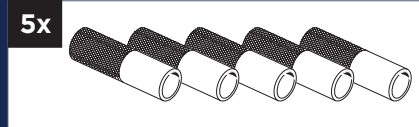

Carriage Anchor 1 1/4 inch (Option)