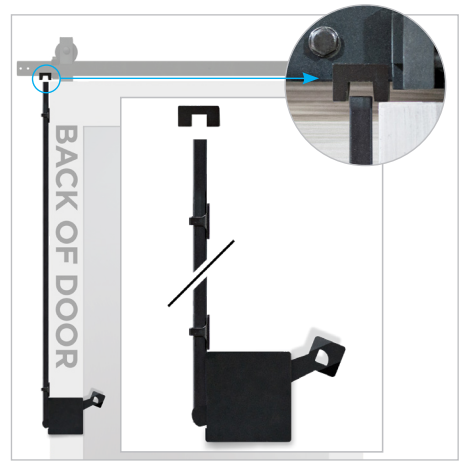

NEW

BARN DOOR KIT

**Mix & MATCH**

Our Augusta 1-Lite Framed Mullion Design barn door presents a clean, Bright White classic frame-within-a-frame of engineered solid wood outlining a translucent one-lite insert. This complete Mix and Match barn door kit includes bent strap hardware in a choice of four colors with a matching handle. Optional Easy Latch Privacy Hardware and Easy Clip Soft Close Hardware also can be included for greater versatility.

# AUGUSTA

Barn Door

**AUGUSTA**

BD041W09BWITGE36084

**1 X - BARN DOOR**

36" x 84" x 1-3/8"

## CHOOSE AN ACCESSORY

**EASY CLIP™ SOFT CLOSE  
HARDWARE**

BDR960-2040-MB

Provides Soft-Close and soft-open operation of the door.

**EASY LATCH HARDWARE  
(Barn Door privacy locking mechanism)**

BDF8000-MB