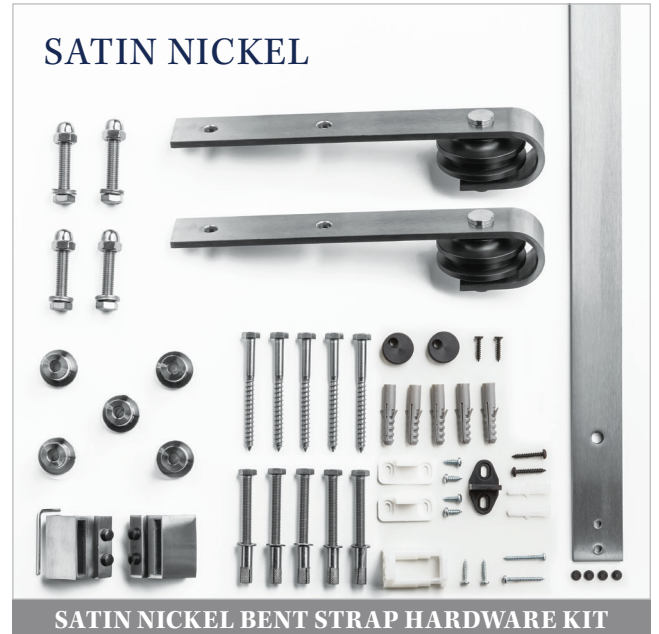

SATIN NICKEL BENT STRAP HARDWARE KIT	
Barn Door Kit	BD041W17BW1TGE36084
Barn Door Kit With Soft Close	BD041W62BW1TGE36084
Barn Door Kit With Privacy	BD041W66BW1TGE36084
Barn Door Kit W/Soft Close & Privacy	BD041W70BW1TGE36084