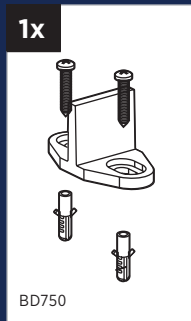

**HARDWARE KIT CONTENTS**

Barn Door

Bent Strap  
(with Bolt, Washer  
and Acorn Nut)

Long Track  
Spacer

Track Mount Lag  
Screws (Direct to  
Stud)

Track Mount Lag  
Bolts

Track Mount  
Washer

Left End Stop

Allen Key

Right End Stop

Flip Toggle  
Anchor

Bolt Support  
Insert

Flat Track

Handle

Anti-Jump Block

Floor Door Guide

Barn Door Track Joiner Plugs

Carriage Anchor 1 1/4 inch (Option)

OPTION  
1x Wall Door Guide

2x Floor Door Guide

#inspiredbyrenin

1141 RYDER STREET  
TUPELO, MS 38804

110 WALKER DRIVE  
BRAMPTON, ON L6T 4H6