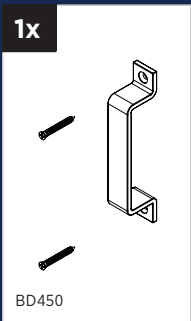

**HARDWARE KIT CONTENTS**

Barn Door

Bent Strap  
(with Bolt, Washer  
and Acorn Nut)

Long Track  
Spacer

Track Mount Lag  
Screws (Direct to  
Stud)

Track Mount Lag  
Bolts

Track Mount  
Washer

Left End Stop

Allen Key

Right End Stop

Flip Toggle  
Anchor

Bolt Support  
Insert

Flat Track

Handle

Anti-Jump Block

Floor Door Guide

Barn Door Track Joiner Plugs

Carriage Anchor 1 1/4 inch (Option)

OPTION  
1x Wall Door Guide

2x Floor Door Guide

#inspiredbyrenin

1141 RYDER STREET  
TUPELO, MS 38804

110 WALKER DRIVE  
BRAMPTON, ON L6T 4H6