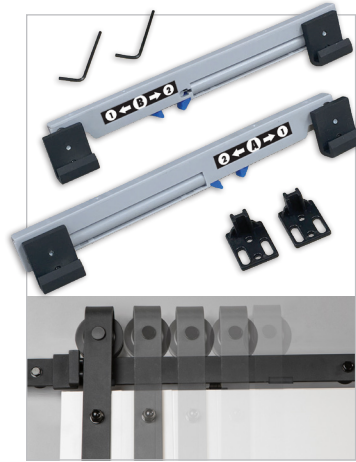

# AUGUSTA

Barn Door

**AUGUSTA**

BD041W09BWITGE36084

**1 X - BARN DOOR**

36" x 84" x 1-3/8"

## CHOOSE AN ACCESSORY

**EASY CLIP™ SOFT CLOSE  
HARDWARE**

BDR960-2040-MB

Provides Soft-Close and soft-open operation of the door.

**EASY LATCH HARDWARE  
(Barn Door privacy locking mechanism)**

BDF8000-MB