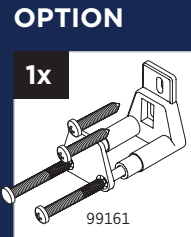

**HARDWARE KIT CONTENTS**

Barn Door

Bent Strap  
(with Bolt, Washer  
and Acorn Nut)

Long Track  
Spacer

Track Mount Lag  
Screws (Direct to  
Stud)

Track Mount Lag  
Bolts

Track Mount  
Washer

Left End Stop

Allen Key

Right End Stop

Flip Toggle  
Anchor

Bolt Support  
Insert

Flat Track

Handle

Anti-Jump Block

Floor Door Guide

Barn Door Track Joiner Plugs

Carriage Anchor 1 1/4 inch (Option)

OPTION  
1x Wall Door Guide

2x Floor Door Guide

#inspiredbyrenin

1141 RYDER STREET  
TUPELO, MS 38804

110 WALKER DRIVE  
BRAMPTON, ON L6T 4H6