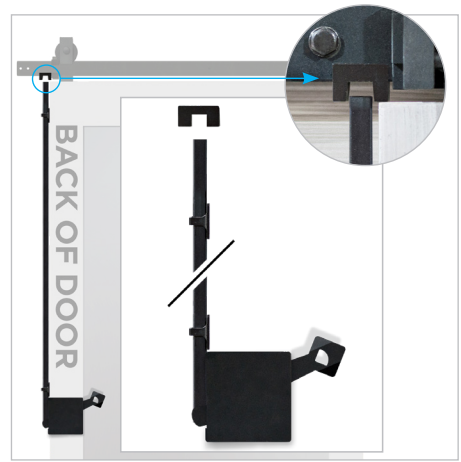

NEW

BARN DOOR KIT

Mix  
& MATCH

Our Gatsby Chevron 2-Panel Shaker barn door brings depth, detail and distinction to your room. Finished in Gray with the option to repaint to the color of your choice, the recessed two-panel design displays an ascension of chevrons. The vibrancy of the panels' inverted V pattern appears securely mounted by stacked profiles and linear frame. This complete Mix and Match barn door kit includes bent strap hardware in a choice of four colors with a matching handle. Optional Easy Latch Privacy Hardware and Easy Clip Soft Close Hardware also can be included for greater versatility.

# GATSBY

Barn Door

## CHOOSE AN ACCESSORY

**EASY CLIP™ SOFT CLOSE HARDWARE**

BDR960-2040-MB

Provides Soft-Close and soft-open operation of the door.

**EASY LATCH HARDWARE (Barn Door privacy locking mechanism)**

BDF8000-MB

Give you the privacy you need in your home without compromising style or function.