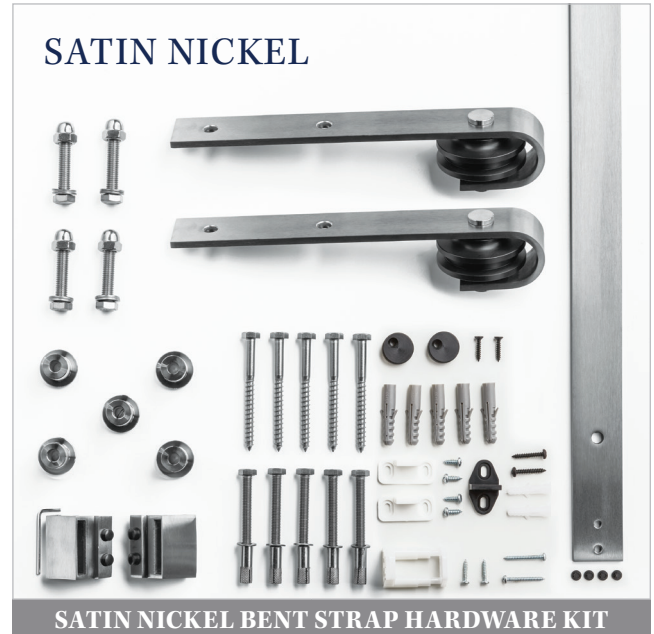

SATIN NICKEL BENT STRAP HARDWARE KIT	
Barn Door Kit	BD045M17MG1MGE36084
Barn Door Kit With Soft Close	BD045M62MG1MGE36084
Barn Door Kit With Privacy	BD045M66MG1MGE36084
Barn Door Kit W/Soft Close & Privacy	BD045M70MG1MGE36084