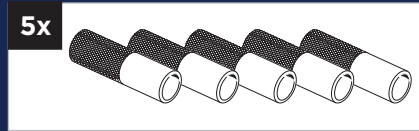

Carriage Anchor 1 1/4 inch (Option)