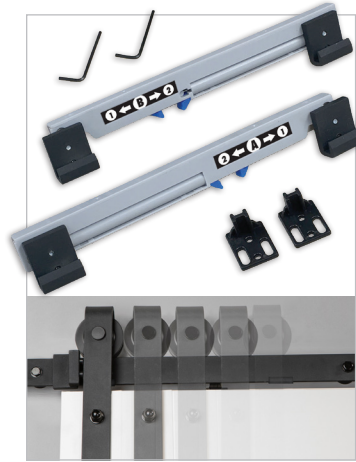

NEW

BARN DOOR KIT

Mix  
& MATCH

Our Gatsby Chevron 2-Panel Shaker barn door brings depth, detail and distinction to your room. Finished in Gray with the option to repaint to the color of your choice, the recessed two-panel design displays an ascension of chevrons. The vibrancy of the panels' inverted V pattern appears securely mounted by stacked profiles and linear frame. This complete Mix and Match barn door kit includes bent strap hardware in a choice of four colors with a matching handle. Optional Easy Latch Privacy Hardware and Easy Clip Soft Close Hardware also can be included for greater versatility.

## CHOOSE AN ACCESSORY

**EASY CLIP™ SOFT CLOSE HARDWARE**

BDR960-2040-MB

Provides Soft-Close and soft-open operation of the door.

**EASY LATCH HARDWARE (Barn Door privacy locking mechanism)**

BDF8000-MB

Give you the privacy you need in your home without compromising style or function.