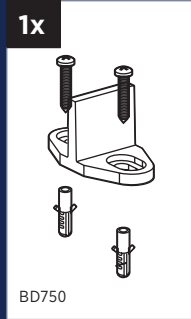

HARDWARE KIT CONTENTS

Barn Door

Bent Strap
(with Bolt, Washer
and Acorn Nut)

Long Track
Spacer

Track Mount Lag
Screws (Direct to
Stud)

Track Mount Lag
Bolts

Track Mount
Washer

Left End Stop

Allen Key

Right End Stop

Flip Toggle
Anchor

Bolt Support
Insert

Flat Track

Handle

Anti-Jump Block

Floor Door Guide

Barn Door Track Joiner Plugs

Carriage Anchor 1 1/4 inch (Option)

OPTION
1x Wall Door Guide

OPTION
2x Floor Door Guide

#inspiredbyrenin

1141 RYDER STREET
TUPELO, MS 38804

110 WALKER DRIVE
BRAMPTON, ON L6T 4H6