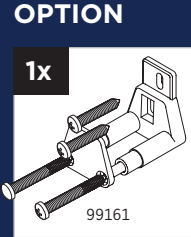

HARDWARE KIT CONTENTS

Barn Door

Bent Strap
(with Bolt, Washer
and Acorn Nut)

Long Track
Spacer

Track Mount Lag
Screws (Direct to
Stud)

Track Mount Lag
Bolts

Track Mount
Washer

Left End Stop

Allen Key

Right End Stop

Flip Toggle
Anchor

Bolt Support
Insert

Flat Track

Handle

Anti-Jump Block

Floor Door Guide

Barn Door Track Joiner Plugs

Carriage Anchor 1 1/4 inch (Option)

OPTION
1x Wall Door Guide

OPTION
2x Floor Door Guide

#inspiredbyrenin

1141 RYDER STREET
TUPELO, MS 38804

110 WALKER DRIVE
BRAMPTON, ON L6T 4H6