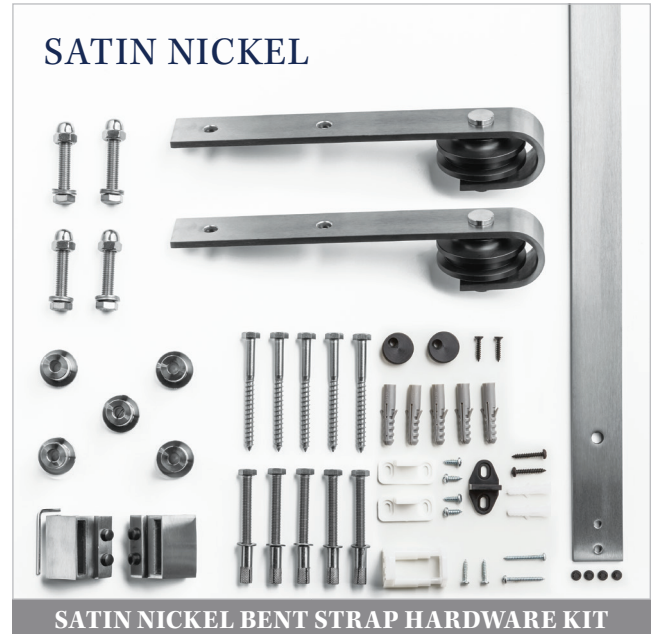

BDR960-2040-MB

Provides Soft-Close and soft-open operation of the door.

EASY LATCH HARDWARE (Barn Door privacy locking mechanism)

BDF8000-MB

Give you the privacy you need in your home without compromising style or function.

INCLUDES HANDLE

BD450-MB

BD450-SN

BD450-BB

BD450-CP

NEW Lace Barn Door Kit | BD077

- Complete kit to create and hang a barn door includes Bent Strap, 78 3/4" track and a handle
- Ready to install with pre-drilled mounting holes and bottom dado groove guide
- Trackless door design keeps floor opening clear and hazard-free
- Durable and scratch resistant finish
- No priming, painting or staining required
- Ideal for openings 28" - 34" wide
- Cannot be cut, painted or stained

CHOOSE YOUR KIT & COLOR

MATTE BLACK BENT STRAP HARDWARE KIT	
Barn Door Kit	BD077W01BW1BWE36084
Barn Door Kit With Soft Close	BD077W61BW1BWE36084
Barn Door Kit With Privacy	BD077W65BW1BWE36084
Barn Door Kit W/Soft Close & Privacy	BD077W69BW1BWE36084