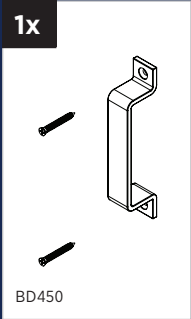

HARDWARE KIT CONTENTS

Barn Door

Bent Strap
(with Bolt, Washer
and Acorn Nut)

Long Track
Spacer

Track Mount Lag
Screws (Direct to
Stud)

Track Mount Lag
Bolts

Track Mount
Washer

Left End Stop

Allen Key

Right End Stop

Flip Toggle
Anchor

Bolt Support
Insert

Flat Track

Handle

Anti-Jump Block

Floor Door Guide

Barn Door Track Joiner Plugs

Carriage Anchor 1 1/4 inch (Option)

OPTION
1x Wall Door Guide

OPTION
2x Floor Door Guide

#inspiredbyrenin

1141 RYDER STREET
TUPELO, MS 38804

110 WALKER DRIVE
BRAMPTON, ON L6T 4H6