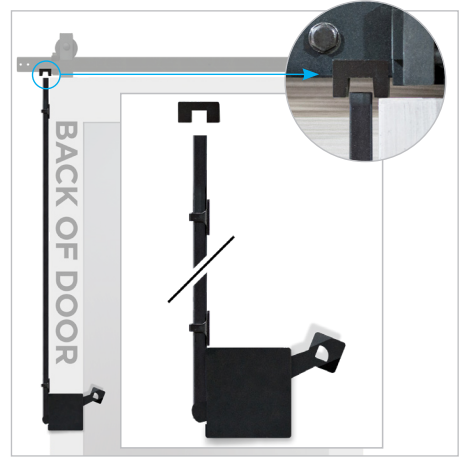

NEW

Mix & MATCH

Our Lace Multi-X Design barn door design elegantly balances a sturdy, engineered solid wood frame pre-finished in Bright White with a delicate filigree of decorative latticework against the translucency of a frosted backdrop. This complete Mix and Match barn door kit includes bent strap hardware in a choice of four colors with a matching handle. Optional Easy Latch Privacy Hardware and Easy Clip Soft Close Hardware also can be included for greater versatility.

Bright White

LACE
in Bright White - BD077

2021
Mix & Match

MKTD3857 - ENG - REV 1

LACE
Barn Door

LACE	BD077W09BW1BWE36084
1 X - BARN DOOR	36" x 84" x 1-3/8"

CHOOSE AN ACCESSORY

EASY CLIP™ SOFT CLOSE HARDWARE

BDR960-2040-MB

Provides Soft-Close and soft-open operation of the door.

EASY LATCH HARDWARE (Barn Door privacy locking mechanism)

BDF8000-MB

Give you the privacy you need in your home without compromising style or function.

INCLUDES HANDLE

BD450-MB

BD450-SN

BD450-BB

BD450-CP

NEW Lace Barn Door Kit | BD077

- Complete kit to create and hang a barn door includes Bent Strap, 78 3/4" track and a handle
- Ready to install with pre-drilled mounting holes and bottom dado groove guide
- Trackless door design keeps floor opening clear and hazard-free
- Durable and scratch resistant finish
- No priming, painting or staining required
- Ideal for openings 28" - 34" wide
- Cannot be cut, painted or stained