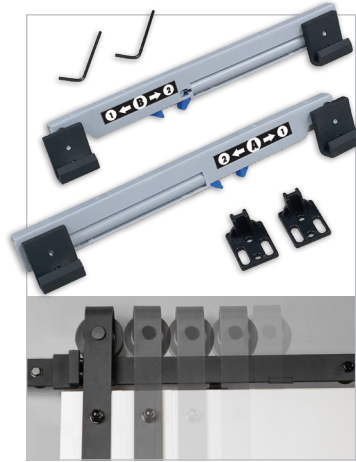

NEW

Mix & MATCH

Our Lace Multi-X Design barn door design elegantly balances a sturdy, engineered solid wood frame pre-finished in Bright White with a delicate filigree of decorative latticework against the translucency of a frosted backdrop. This complete Mix and Match barn door kit includes bent strap hardware in a choice of four colors with a matching handle. Optional Easy Latch Privacy Hardware and Easy Clip Soft Close Hardware also can be included for greater versatility.

Bright White

LACE
in Bright White - BD077

2021
Mix & Match

MKTD3857 - ENG - REV 1

LACE
Barn Door

LACE	BD077W09BW1BWE36084
1 X - BARN DOOR	36" x 84" x 1-3/8"

CHOOSE AN ACCESSORY

EASY CLIP™ SOFT CLOSE HARDWARE

BDR960-2040-MB

Provides Soft-Close and soft-open operation of the door.

EASY LATCH HARDWARE (Barn Door privacy locking mechanism)

BDF8000-MB

Give you the privacy you need in your home without compromising style or function.

INCLUDES HANDLE

BD450-MB

BD450-SN

BD450-BB

BD450-CP

NEW Lace Barn Door Kit | BD077

- Complete kit to create and hang a barn door includes Bent Strap, 78 3/4" track and a handle
- Ready to install with pre-drilled mounting holes and bottom dado groove guide
- Trackless door design keeps floor opening clear and hazard-free
- Durable and scratch resistant finish
- No priming, painting or staining required
- Ideal for openings 28" - 34" wide
- Cannot be cut, painted or stained