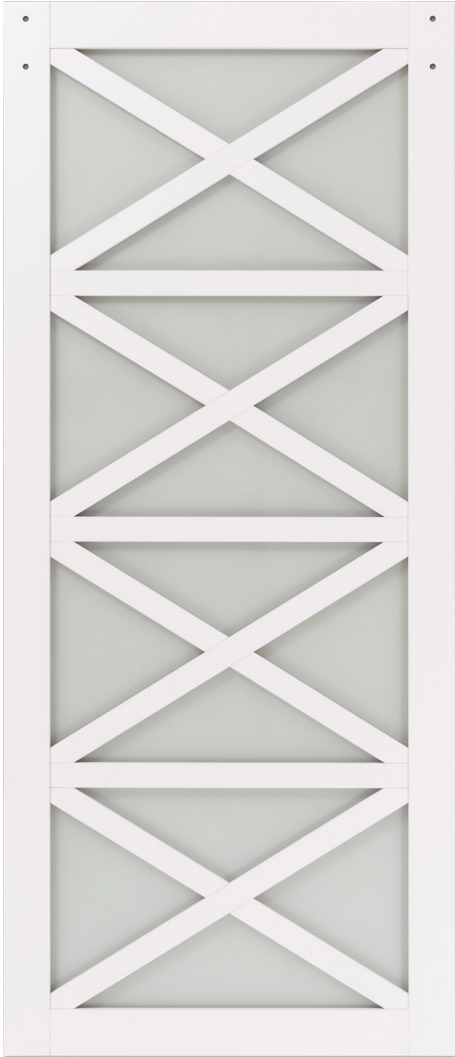

NEW

Mix & MATCH

Our Lace Multi-X Design barn door design elegantly balances a sturdy, engineered solid wood frame pre-finished in Bright White with a delicate filigree of decorative latticework against the translucency of a frosted backdrop. This complete Mix and Match barn door kit includes bent strap hardware in a choice of four colors with a matching handle. Optional Easy Latch Privacy Hardware and Easy Clip Soft Close Hardware also can be included for greater versatility.

Bright White

LACE
in Bright White - BD077

2021
Mix & Match

MKTD3857 - ENG - REV 1

LACE
Barn Door

LACE	BD077W09BW1BWE36084
1 X - BARN DOOR	36" x 84" x 1-3/8"

CHOOSE AN ACCESSORY

EASY CLIP™ SOFT CLOSE HARDWARE

BDR960-2040-MB

Provides Soft-Close and soft-open operation of the door.

EASY LATCH HARDWARE (Barn Door privacy locking mechanism)

BDF8000-MB

Give you the privacy you need in your home without compromising style or function.

INCLUDES HANDLE

BD450-MB

BD450-SN

BD450-BB

BD450-CP

NEW Lace Barn Door Kit | BD077

- Complete kit to create and hang a barn door includes Bent Strap, 78 3/4" track and a handle
- Ready to install with pre-drilled mounting holes and bottom dado groove guide
- Trackless door design keeps floor opening clear and hazard-free
- Durable and scratch resistant finish
- No priming, painting or staining required
- Ideal for openings 28" - 34" wide
- Cannot be cut, painted or stained