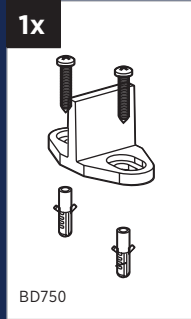

**HARDWARE KIT CONTENTS**

Barn Door

Bent Strap  
(with Bolt, Washer  
and Acorn Nut)

Long Track  
Spacer

Track Mount Lag  
Screws (Direct to  
Stud)

Track Mount Lag  
Bolts

Track Mount  
Washer

Left End Stop

Allen Key

Right End Stop

Flip Toggle  
Anchor

Bolt Support  
Insert

Flat Track

Handle

Anti-Jump Block

Floor Door Guide

Barn Door Track Joiner Plugs

Carriage Anchor 1 1/4 inch (Option)

OPTION  
Wall Door Guide

OPTION  
Floor Door Guide

#inspiredbyrenin

1141 RYDER STREET  
TUPELO, MS 38804

110 WALKER DRIVE  
BRAMPTON, ON L6T 4H6