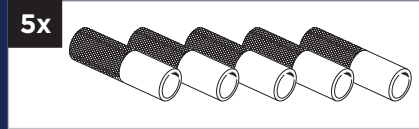

Carriage Anchor 1 1/4 inch (Option)