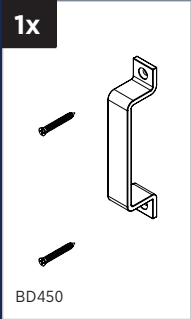

## **NEW** Sherwood Barn Door Kit | BD135

- Complete kit to create and hang a barn door includes Bent Strap, 78 3/4" track and a handle
- Ready to install with pre-drilled mounting holes and bottom dado groove guide
- Trackless door design keeps floor opening clear and hazard-free
- Durable and scratch resistant finish
- No priming, painting or staining required
- Ideal for openings 28" - 34" wide
- Cannot be cut, painted or stained

**HARDWARE KIT CONTENTS**

Barn Door

Bent Strap  
(with Bolt, Washer  
and Acorn Nut)

Long Track  
Spacer

Track Mount Lag  
Screws (Direct to  
Stud)

Track Mount Lag  
Bolts

Track Mount  
Washer

Left End Stop

Allen Key

Right End Stop

Flip Toggle  
Anchor

Bolt Support  
Insert

Flat Track

Handle

Anti-Jump Block

Floor Door Guide

Barn Door Track Joiner Plugs

Carriage Anchor 1 1/4 inch (Option)

OPTION  
Wall Door Guide

OPTION  
Floor Door Guide

#inspiredbyrenin

1141 RYDER STREET  
TUPELO, MS 38804

110 WALKER DRIVE  
BRAMPTON, ON L6T 4H6