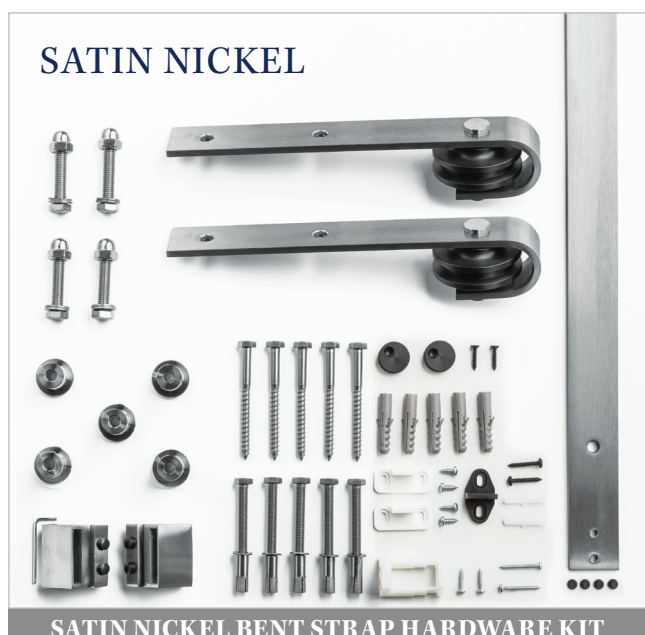

## INCLUDES HANDLE

BD450-MB

BD450-SN

BD450-BB

BD450-CP

## **NEW** Sherwood Barn Door Kit | BD135

- Complete kit to create and hang a barn door includes Bent Strap, 78 3/4" track and a handle
- Ready to install with pre-drilled mounting holes and bottom dado groove guide
- Trackless door design keeps floor opening clear and hazard-free
- Durable and scratch resistant finish
- No priming, painting or staining required
- Ideal for openings 28" - 34" wide
- Cannot be cut, painted or stained

# CHOOSE YOUR KIT & COLOR

MATTE BLACK BENT STRAP HARDWARE KIT	
<b>Barn Door Kit</b>	BD135W01MB1MBE36084
Barn Door Kit With Soft Close	BD135W61MB1MBE36084
Barn Door Kit With Privacy	BD135W65MB1MBE36084
Barn Door Kit W/Soft Close & Privacy	BD135W69MB1MBE36084