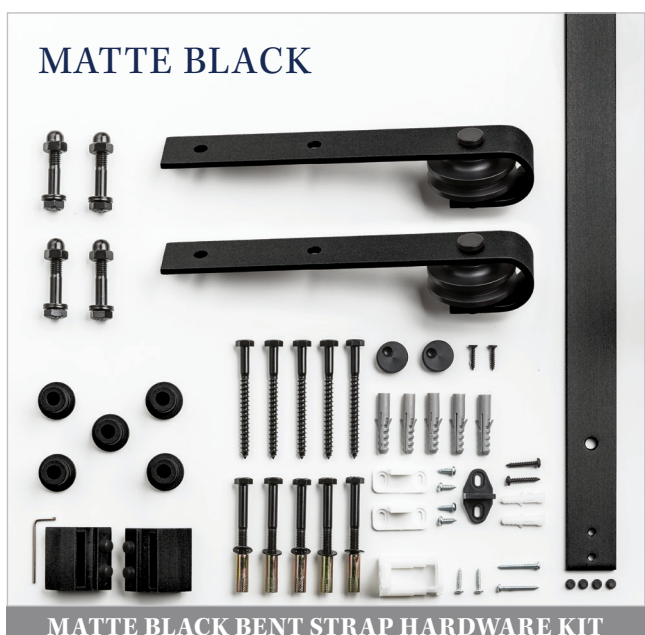

## CHOOSE AN ACCESSORY

**EASY CLIP™ SOFT CLOSE  
HARDWARE**

BDR960-2040-MB

Provides Soft-Close and soft-open operation of the door.

**EASY LATCH HARDWARE  
(Barn Door privacy locking mechanism)**

BDF8000-MB

## INCLUDES HANDLE

BD450-MB

BD450-SN

BD450-BB

BD450-CP

## **NEW** Sherwood Barn Door Kit | BD135

- Complete kit to create and hang a barn door includes Bent Strap, 78 3/4" track and a handle
- Ready to install with pre-drilled mounting holes and bottom dado groove guide
- Trackless door design keeps floor opening clear and hazard-free
- Durable and scratch resistant finish
- No priming, painting or staining required
- Ideal for openings 28" - 34" wide
- Cannot be cut, painted or stained

# CHOOSE YOUR KIT & COLOR

MATTE BLACK BENT STRAP HARDWARE KIT	
<b>Barn Door Kit</b>	BD135W01MB1MBE36084
Barn Door Kit With Soft Close	BD135W61MB1MBE36084
Barn Door Kit With Privacy	BD135W65MB1MBE36084
Barn Door Kit W/Soft Close & Privacy	BD135W69MB1MBE36084