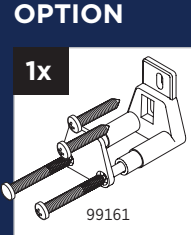

**HARDWARE KIT CONTENTS**

Barn Door

Bent Strap  
(with Bolt, Washer  
and Acorn Nut)

Long Track  
Spacer

Track Mount Lag  
Screws (Direct to  
Stud)

Track Mount Lag  
Bolts

Track Mount  
Washer

Left End Stop

Allen Key

Right End Stop

Flip Toggle  
Anchor

Bolt Support  
Insert

Flat Track

Handle

Anti-Jump Block

Floor Door Guide

Barn Door Track Joiner Plugs

Carriage Anchor 1 1/4 inch (Option)

OPTION  
Wall Door Guide

OPTION  
Floor Door Guide

#inspiredbyrenin

1141 RYDER STREET  
TUPELO, MS 38804

110 WALKER DRIVE  
BRAMPTON, ON L6T 4H6