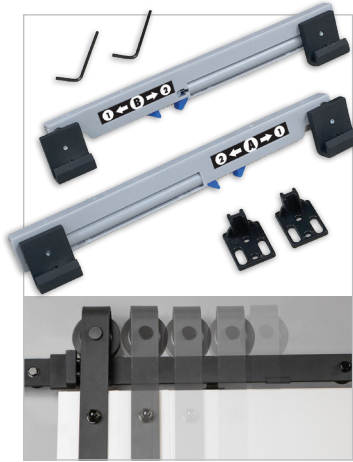

NEW

BARN DOOR KIT

**Mix  
& MATCH**

Our Sherwood Arrow barn door design showcases a rich Black Brown finish on engineered solid wood. The bold intersecting diagonal arrow pattern creates an energetic appearance well-suited for an active, cosmopolitan look or sophisticated, modern style. This complete Mix and Match barn door kit includes bent strap hardware in a choice of four colors with a matching handle. Optional Easy Latch Privacy Hardware and Easy Clip Soft Close Hardware also can be included for greater versatility.

# SHERWOOD

Barn Door

**SHERWOOD**

BD135W09MB1MBE36084

**1 X - BARN DOOR**

36" x 84" x 1-3/8"

## CHOOSE AN ACCESSORY

**EASY CLIP™ SOFT CLOSE  
HARDWARE**

BDR960-2040-MB

Provides Soft-Close and soft-open operation of the door.

**EASY LATCH HARDWARE  
(Barn Door privacy locking mechanism)**

BDF8000-MB