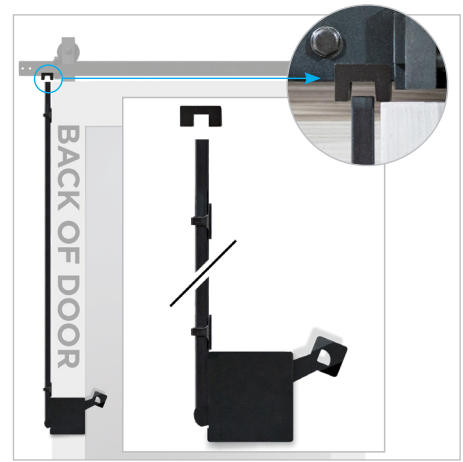

# SHERWOOD

Barn Door

**SHERWOOD**

BD135W09MB1MBE36084

**1 X - BARN DOOR**

36" x 84" x 1-3/8"

## CHOOSE AN ACCESSORY

**EASY CLIP™ SOFT CLOSE  
HARDWARE**

BDR960-2040-MB

Provides Soft-Close and soft-open operation of the door.

**EASY LATCH HARDWARE  
(Barn Door privacy locking mechanism)**

BDF8000-MB