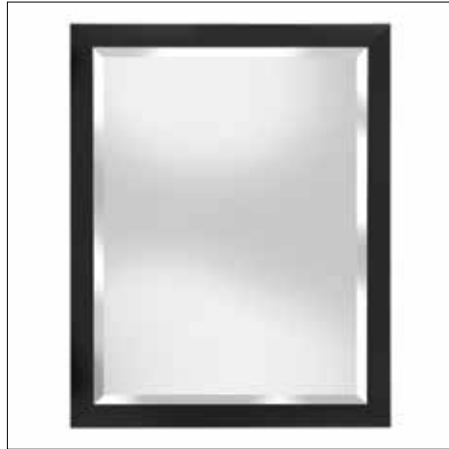

# Framed Mirrors

---

**SIMPLE CHROME**

28" x 35" | 200101

**ANGELS PATHWAY - BLACK**

22" x 28" | 200359

**MACAU**

12" x 14" | 200400  
16" x 22" | 200410